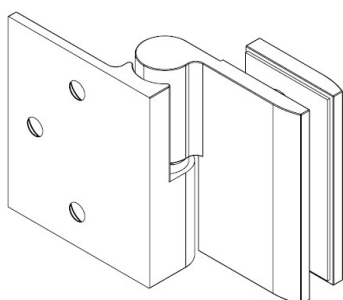

PRODUCT SHEET

Description:

Shower Hinge "Jaro" Up/Down, SS-Look, 90DG, Left, Wall/Glass ,6-8mm Glass Thickness, $\varnothing 14$ mm Drilling, All Brass Material,, Self closing from 45 DG, Hold Stop at 0 & 90 DG

Item number:

15.23.115-5

Units	Box	Carton	HS Code	Barcode
Pcs.	1	20	8302100090	
				5704866508117

SISO A/S

Mileparken 11
DK-2740 Skovlunde
Denmark
VAT: DK 24786013

Phone +45 45 830 900

www.siso.dk
siso@siso.dk

Danske Bank
Nytorv Branch
Copenhagen
SWIFT: DABADKKK

Account no.
4180 3112 112936
IBAN Account
DK7230003112112936